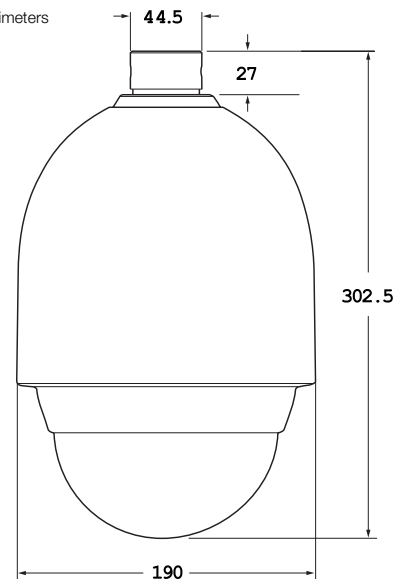

CAMERA SPECIFICATIONS

CCD Sensor	1/4" CCD
Progressive Scan	Yes
Optical Zoom	23x
Digital Zoom	1x ~ 12x variable
Effective Pixels	380k
Horizontal Resolution	480 TVL
Synchronization	Internal / Line Lock
Video Output	1.0 Vp-p / 75Ω, BNC
S/N Ratio	> 50 dB (AGC Off)
Minimum Illumination	0.1 lux; 0.01 lux (B/W)
Focal Length	3.6 ~ 82.8 mm
Focus Mode	Auto / Manual
White Balance	Auto / Manual
Iris Control	Auto / Manual
Electronic Shutter	1/2 ~ 1/30k sec.
AGC Control	Auto / Manual
Back Light Compensation	On / Off

GENERAL SPECIFICATION

Environment	Indoor/Outdoor
Controller Interface	RS-485
Operating Temperature	-50°C ~ 50°C (-58°F ~ 122°F)
Weatherproof Standard	IP66 Standard
Dimension	Ø190 x 302.5mm (7.4 x 11.9 in.)
Weight	5.8 kg (12.8 lbs.)
Power Source	AC24V ± 10%
Power Consumption	65 W (with Heater)
Regulatory	CE, FCC, RoHS
Housing / Dome Cover	White / Clear

Measurements are in millimeters

CAMERA MODELS

CM-510 - Outdoor PTZ Dome

CAMERA ACCESSORIES

- CA-510CT - Transparent Dome Cover
- CA-510CS - Smoke Dome Cover
- CA-510G - Gooseneck Pole Mount (With Anti Drop)
- CA-510W - Wall Mount Bracket (With Anti Drop)
- CA-510C - Corner Plate
- CA-510P25 - 25cm Pole
- CA-510P50 - 50cm Pole
- CA-510PMS - Small Pole Mount
- CA-510PML - Large Pole Mount

OpenEye

North America

888.542.1103 Toll Free • 509.232.5261

509.777.6702 Fax • Liberty Lake, WA • www.openeye.net

A12931

28572AA

Copyright ©2008 OpenEye, Inc. All Rights Reserved. Information contained in this document is subject to change without prior notice. OpenEye does its best to provide accurate information but cannot be held responsible for typos or mistakes.