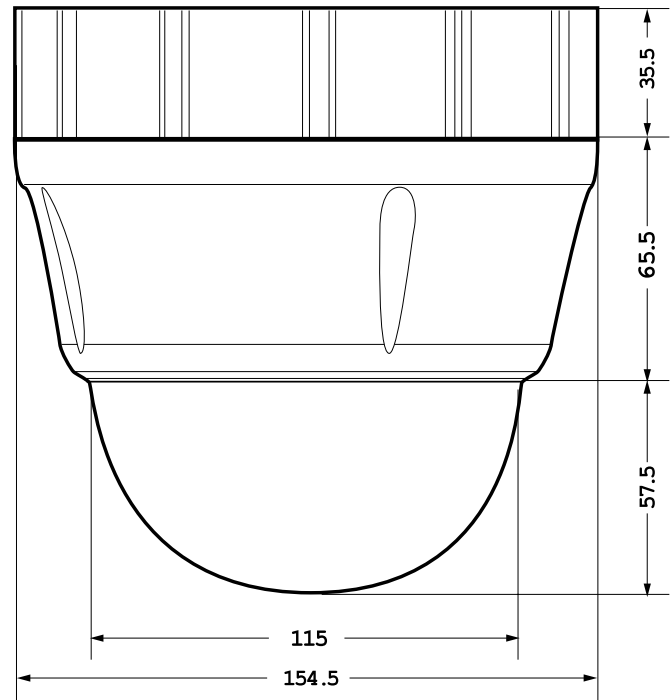

CAMERA SPECIFICATIONS

CCD	1/4" Interline Transfer CCD
Max. Pixels	811(H) x 508(V) 410K
Effective Pixels	768(H) x 494(V) 380K
Horizontal Resolution	500 TV (Color), 570 TV (B/W)
S/N Ratio	50 dB (AGC Off)
Zoom	10x Optical Zoom,
Focal Length	F1.8, f=3.8-38mm
Min. Illumination	0.7 Lux (Color) / 0.02 Lux (B/W), 50 IRE
Day & Night	Auto / Day / Night(ICR)
Focus	Auto / Manual / SemiAuto
Iris	Auto / Manual
Shutter Speed	x128 - 1/120000 sec
Auto Gain Control	Normal / High / Off
White Balance	Auto / Manual (Red, Blue Gain Adjustable)
Backlight Compensation	Low / Middle / High / Off
Flickerless	Selectable
SSNR	Low / Middle / High / Off

GENERAL SPECIFICATIONS

Communication	RS-485
Protocol	Pelco-D, Pelco-P selectable
Privacy Zone	4 Zone
Alarm Input	4 Input
On-Screen Display	Menu / PTZ information etc
Rated Power	0.8A AC Type: AC 24V / 0.4A
Dimension	Dome: Ø115 mm (4.5 in.) Housing: 154.5(W) (6.08 in.) x 158.5(H) mm (6.24 in.)
Weight	about 1.3 kg (2.86 lbs.)
Operating Temperature	0°C (32°F) ~ 40°C (104°F)
Housing / Dome Cover	White / Clear

PAN/TILT SPECIFICATIONS

Range	Pan: 360° (Endless) Tilt: 180° (Auto-Flip), 95° (Normal)
Pan/Tilt Speed	Preset: 360°/sec Manual: 0.05 ~ 360°/sec (proportional to zoom) Swing: 1 ~ 180°/sec
Preset	127 Preset (Label, Camera Image Setting)
Pattern	4 Pattern, 1200 commands (about 5 minute)/Pattern
Swing	8 Swing
Group	8 Group (20 action entities per Group)
Other Functions	Auto Flip, Auto Parking, Power Up Action etc.

LENS SPECIFICATIONS

Focal Length	4mm-9mm
F-No.	F1.6
Iris Range	F1.6-F2.4
Minimum Object Distance	50cm(19.7")
Field Of View	Diagonal: 92.8°-39.4° Horizontal: 71.0°-31.6° Vertical: 51.6°-23.6°
Backlight Compensation	ON/OFF
AGC-UP	ON/OFF
Low Light Chroma Suppression	AUTO