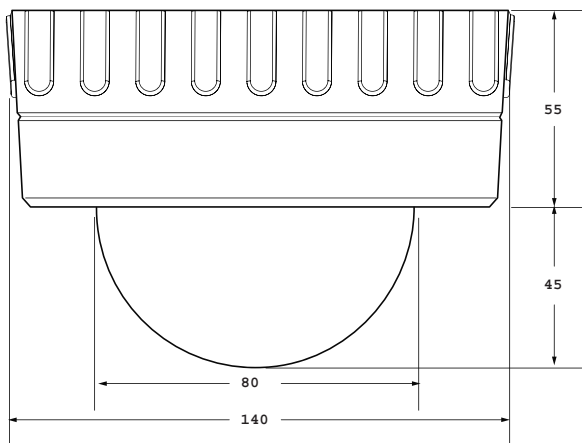

LENS SPECIFICATIONS

Focal Length	4mm~9mm
F-No.	F1.6
Iris Range	F1.6~F2.4
Minimum Object Distance	50cm(19.7")
Field Of View	Diagonal: 92.8°~39.4° Horizontal : 71.0°~31.6° Vertical: 51.6°~23.6°
BLC	ON/OFF
AGC-UP	ON/OFF
Low Light Chroma Suppression	AUTO

CAMERA ACCESSORIES Optional Accessories Sold Separately

CA-3004SM - 4S Electrical Box Mount

CA-300PMK - Pendant Cap Mount

CA-300WB - Wall Bracket Mount

CA-300C - Corner Mount

CA-300P - Pipe Adaptor

Measurements are in millimeters