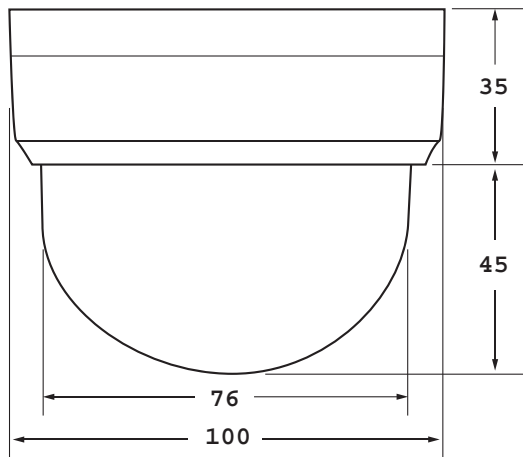

150-SERIES INDOOR MINI DOME

PRODUCT SPECIFICATIONS

Camera Models	CM-150	CM-159
Environment	Indoor	Indoor
Lens Focal Length	4mm~9mm	9mm~22mm
Type / Format	NTSC	NTSC
Scanning Element	2:1 Interlace H15.734KHz / V :59.9Hz	2:1 Interlace H15.734KHz / V :59.9Hz
Effective Picture Element	768(H) x 494(V)	768(H) x 494(V)
Image Picture Element	1/3" Interline CCD	1/3" Interline CCD
Resolution (TV lines)	480	480
Minimum Illumination	1.2 Lux @ F1.6	1.2 Lux @ F1.8
S/N Ratio	48dB	48dB
Back Light Compensation	Central Area for DC IRIS Lens	Central Area for DC IRIS Lens
Exposure Control	DC Type Auto IRIS Control	DC Type Auto IRIS Control
Sync System	INT	INT
Gamma Compensation	0.45	0.45
Video Output	1.0Vpp, 75Ω Unbalanced	1.0Vpp, 75 Unbalanced
White Balance	Automatic White Balance	Automatic White Balance
Auto White Balance Range	2500K - 9700K	2500K - 9700K
Power Range	DC 12V ±10%	DC 12V ±10%
Power Consumption	1.8W (Max)	1.8W (Max)
Operating Temperature	(14°F) -10°C ~ (122°F) +50°C	(14°F) -10°C ~ (122°F) +50°C
Storage Temperature	(-4°F) -20°C ~ (140°F) +60°C	(-4°F) -20°C ~ (140°F) +60°C
Housing / Dome Cover	White / Clear	White / Clear

Measurements are in millimeters

LENS SPECIFICATIONS

Focal Length	4mm~9mm	9mm~22mm
F-No.	F1.6	F1.8
Iris Range	F1.6~F360	F1.8~F360
Minimum Object Distance	15cm	50cm
Field Of View	Diagonal: 92.8°~39.4° Horizontal: 71.0°~31.6° Vertical: 51.6°~23.6°	Diagonal: 39.0°~17.6° Horizontal: 30.7°~14.1° Vertical: 22.7°~10.6°
BLC	ON/OFF	
AGC-UP	ON/OFF	
Low Light Chroma Suppression	AUTO	

CAMERA MODELS

CM-150 4mm~9mm Lens Focal Length

CM-159 9mm~22mm Lens Focal Length

OpenEye

North America

888.542.1103 Toll Free • 509.232.5261

509.777.6702 Fax • Liberty Lake, WA • www.openeye.net

A12931

28422AC

Copyright ©2008 OpenEye, Inc. All Rights Reserved. Information contained in this document is subject to change without prior notice. OpenEye does its best to provide accurate information but cannot be held responsible for typos or mistakes.