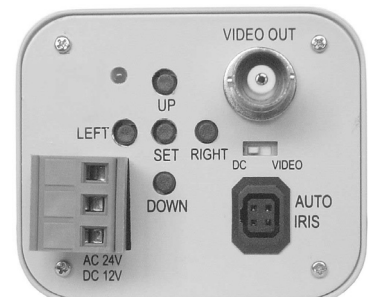

Rear Panel Switches:

WARNING: Observe Correct Voltage and Polarity
Do Not Point Camera Directly Into Sun
Failure To Observe Warnings May Void Warranty

14256 Doolittle Drive · San Leandro, CA 94577 · 1-800-227-2330 · Fax(510)352-5988

Website: www.goldenstateinst.com · E-mail: gsi@goldenstateinst.com