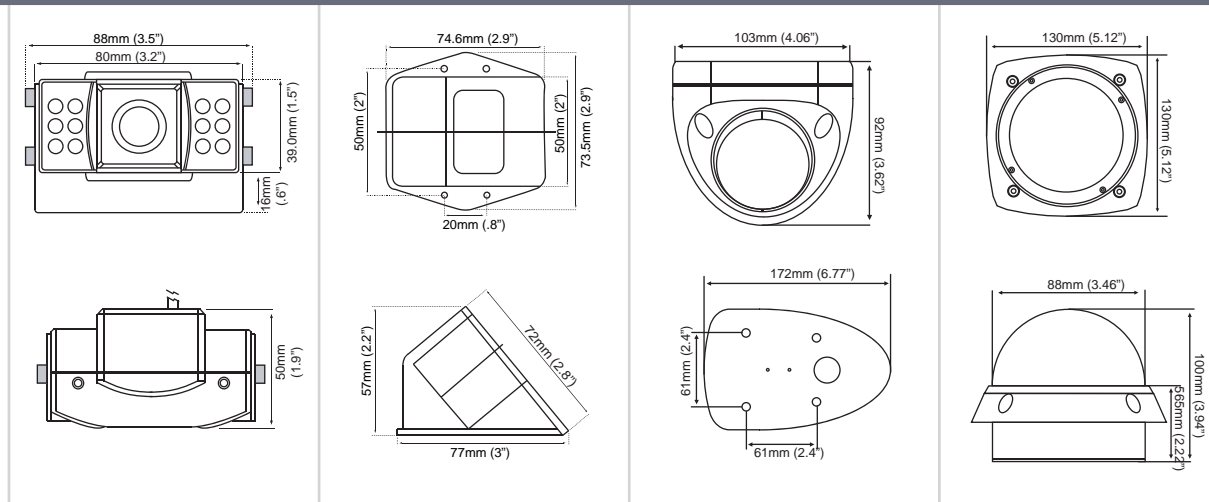

specifications

Image Sensor	1/3 inch Sharp CCD	1/3 inch SONY Super HAD CCD	1/3 inch Interline Transfer CCD	1/3 inch Interline Transfer CCD
S/N Ratio	More than 50dB	More than 48dB	48dB (AGC Off)	48dB (AGC Off)
Video Output	1.0 Vp-p (75 Ohms, Composite)	1.0 Vp-p (75 Ohms, Composite)	1.0 Vp-p (75 Ohms, Composite)	1.0 Vp-p (75 Ohms, Composite)
Audio Output	2 Vp-p	2 Vp-p	N/A	N/A
Sync System	Internal	Internal	Line lock (24V AC)/ Internal (12V DC)	Line lock (24V AC)/ Internal (12V DC)
Sensitivity	0.1 Lux Color / 0 Lux B/W	0.3 Lux	1 lux	1 lux
Shutter Speed	1/60 ~ 100,000 Sec.	1/60 ~ 100,000 Sec.	1/100,000 Sec.	1/100,000 Sec.
White Balance	Auto	Auto	Varifocal, 4-8mm	Varifocal, 4-8mm
AGC	Auto	Auto	12V DC	12V DC
LED Lighting Distance	5m (Low), 10m(High)	10m / 30 feet	N/A	N/A
In/Output Connector	Power (Red), Video Output (Yellow), Audio (White)	Power (Red), Video Output (Yellow), Audio (White)	Power (Red), Video Output (Yellow)	Power (Red), Video Output (Yellow)
Power Supply	12VDC	12VDC	12VDC	12VDC
Power Consumption	Less than 160mA	Less than 250mA	Less than 250mA	Less than 250mA

dimensions

Features and specifications are subject to change without notice